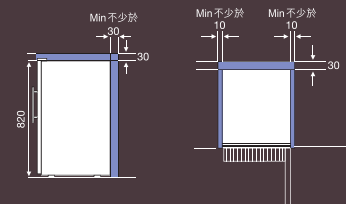

Purple space indicates air ventilation
紫色部份是所需散熱空間
Measurement unit in mm
量度單位為毫米

BUILT UNDER 嵌入式

VWS050SBA-X 40

SINGLE °C

Single Temperature Zone
for aging purpose
單一溫度適宜陳釀美酒

VWD050SBA-X 40

DUAL °C

Dual Temperature Zone
for aging and serving purposes
雙重溫度適宜陳釀及品嚐美酒

Equipped with Lock
(Hexagonal Key)
配備門鎖(六角匙)

Crystal White LED Light
白光 LED 櫃燈

Model 型號	VWS050SBA-X	VWD050SBA-X
Capacity 容量	40 bottles 瓶	40 bottles 瓶
Adjustable temperature 可調校溫度	6°C-18°C	upper 上格: 6°C-12°C lower 下格: 12°C-18°C
No. of wooden shelves 層架	5	4
Dimensions 體積 (H 高 x W 闊 x D 深 mm 毫米)	820 x 595 x 561	820 x 595 x 561

Purple space indicates air ventilation
紫色部份是所需散熱空間
Measurement unit in mm
量度單位為毫米

SEAMLESS

STAINLESS STEEL

BUILT UNDER 嵌入式

VWS050SSA-X 40

Single Temperature Zone
for aging purpose
單一溫度適宜陳釀美酒

SINGLE °C

Glass Door with Seamless
Stainless Steel Frame
玻璃門配無縫不銹鋼門框