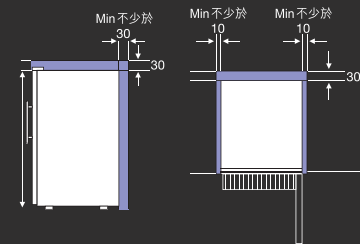

Purple space indicates air ventilation
紫色部份是所需散熱空間
Measurement unit in mm
量度單位為毫米

SEAMLESS

STAINLESS STEEL

BUILT UNDER 嵌入式

VWS050SSA-X 40

Single Temperature Zone
for aging purpose
單一溫度適宜陳釀美酒

SINGLE °C

Glass Door with Seamless
Stainless Steel Frame
玻璃門配無縫不銹鋼門框

Purple space indicates air ventilation
紫色部份是所需散熱空間
Measurement unit: in mm
量度單位為毫米

Model 型號	VWS050SSA-X
Capacity 容量	40 bottles 瓶
Adjustable temperature 可調校溫度	6°C-18°C
No. of wooden shelves 層架	5
Dimensions 體積 (H高 x W闊 x D深 mm 毫米)	820 x 595 x 561