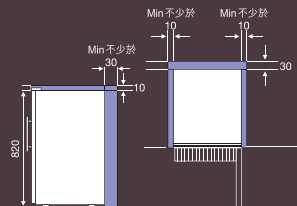

• Reversible Door Hinge
可左右調換門鉸

• Compressor System
壓縮機恆溫系統

Model 型號	VWSO2OSBA-X
Capacity 容量	18 bottles 瓶
Adjustable temperature 可調校溫度	6°C-18°C
No. of wooden shelves 層架	6
Dimensions 體積 (H高 x W闊 x D深 mm毫米)	820 x 295 x 561

Purple space indicates air ventilation
紫色部份是所需散熱空間
Measurement unit in mm
量度單位為毫米

BUILT UNDER 嵌入式

VWS050SBA-X 40

SINGLE °C

Single Temperature Zone
for aging purpose
單一溫度適宜陳釀美酒

VWD050SBA-X 40

DUAL °C

Dual Temperature Zone
for aging and serving purposes
雙重溫度適宜陳釀及品嚐美酒